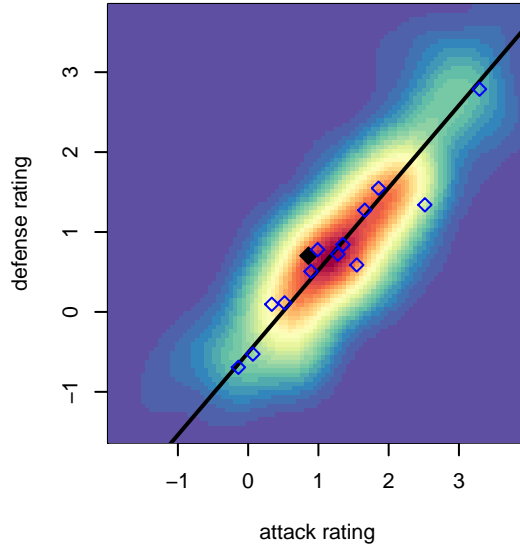

Idaho Rush Premier B00

Idaho Rush Soccer
 Boise, ID
 B00 total strength=1026
 attack=2.36 defense=2.02
 fall league = Idaho D3 U14
 spr league = Spr Idaho D3 B U14

alt names used:
 IDAHO RUSH PREMIER
 IDAHO RUSH PREMIER (ID)
 IDAHO RUSH PREMIER
 IDAHO RUSH PREMIER

Venues played:
 2013 Spr Idaho D3 U13 Division 1 U13
 2013 Spr Idaho D3 U14 Division 1 U14
 2014 Idaho D3 U14 U14
 2014 FC Nova Fall Showcase U14B King
 2014 Spr Idaho D3 B U14

Idaho Rush Premier B00
 Dots are actual minus expected GF (blue circles) and GA (red triangles).
 Blue line is smoothed change in attack strength. Red is smoothed change in defense strength.

**attack and defense variance (black dot)
relative to other teams
and top 10 in region**

**attack and defense rating
relative to others at age
and all opponents in last 13 months**

Performance relative to 13 month average