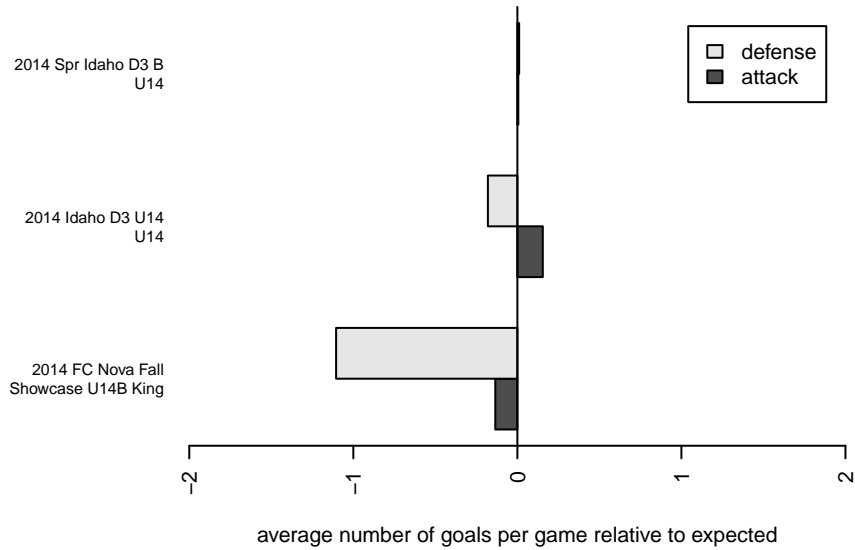

Idaho Rush Premier B00

Idaho Rush Soccer
 Boise, ID
 B00 total strength=1026
 attack=2.36 defense=2.02
 fall league = Idaho D3 U14
 spr league = Spr Idaho D3 B U14

alt names used:
 IDAHO RUSH PREMIER
 IDAHO RUSH PREMIER (ID)
 IDAHO RUSH PREMIER
 IDAHO RUSH PREMIER

Venues played:
 2013 Spr Idaho D3 U13 Division 1 U13
 2013 Spr Idaho D3 U14 Division 1 U14
 2014 Idaho D3 U14 U14
 2014 FC Nova Fall Showcase U14B King
 2014 Spr Idaho D3 B U14

Idaho Rush Premier B00
 Dots are actual minus expected GF (blue circles) and GA (red triangles).
 Blue line is smoothed change in attack strength. Red is smoothed change in defense strength.

**attack and defense variance (black dot)
relative to other teams
and top 10 in region**

**attack and defense rating
relative to others at age
and all opponents in last 13 months**

Performance relative to 13 month average