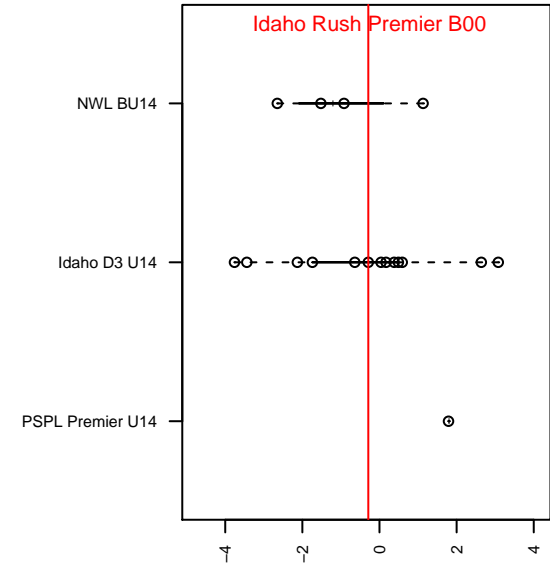

Idaho Rush Premier B00

Idaho Rush Soccer
 Boise, ID
 B00 total strength=1026
 attack=2.36 defense=2.02
 fall league = Idaho D3 U14
 spr league = Spr Idaho D3 B U14

alt names used:
 IDAHO RUSH PREMIER
 IDAHO RUSH PREMIER (ID)
 IDAHO RUSH PREMIER
 IDAHO RUSH PREMIER

Venues played:
 2013 Spr Idaho D3 U13 Division 1 U13
 2013 Spr Idaho D3 U14 Division 1 U14
 2014 Idaho D3 U14 U14
 2014 FC Nova Fall Showcase U14B King
 2014 Spr Idaho D3 B U14

Idaho Rush Premier B00
 Dots are actual minus expected GF (blue circles) and GA (red triangles).
 Blue line is smoothed change in attack strength. Red is smoothed change in defense strength.

**attack and defense variance (black dot)
relative to other teams
and top 10 in region**

**attack and defense rating
relative to others at age
and all opponents in last 13 months**

Performance relative to 13 month average