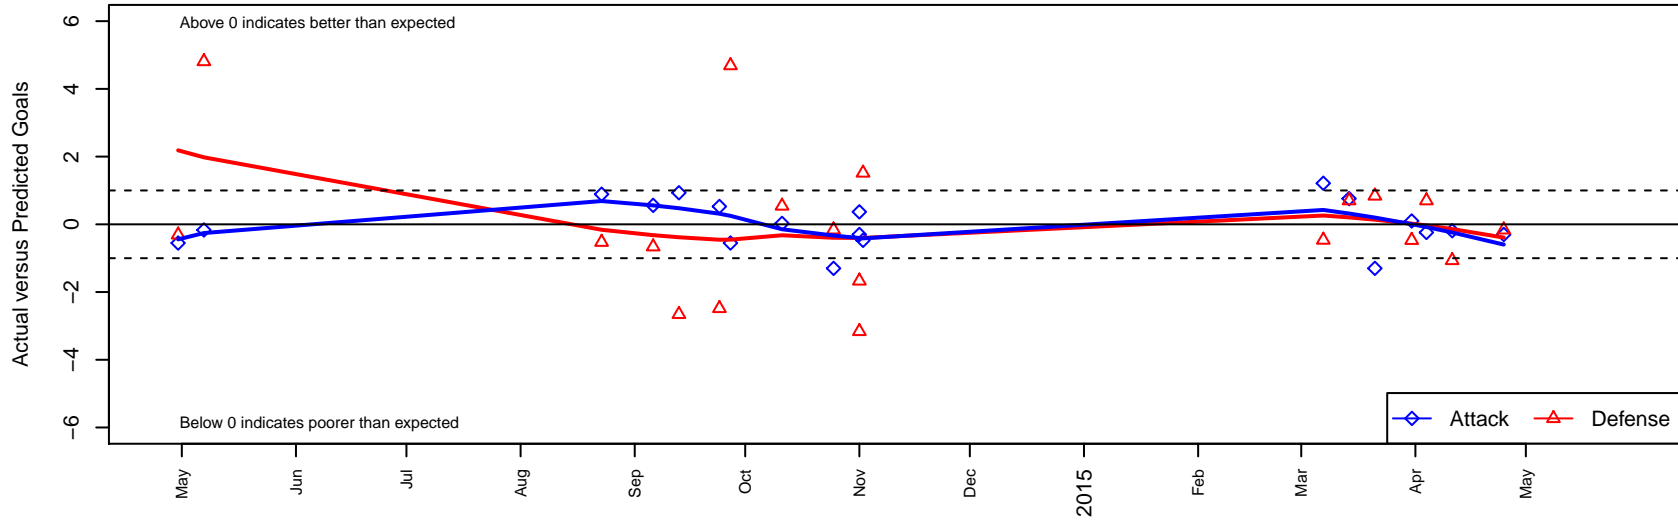

Idaho Rush Premier B00

Idaho Rush Soccer
 Boise, ID
 B00 total strength=1026
 attack=2.36 defense=2.02
 fall league = Idaho D3 U14
 spr league = Spr Idaho D3 B U14

alt names used:
 IDAHO RUSH PREMIER
 IDAHO RUSH PREMIER (ID)
 IDAHO RUSH PREMIER
 IDAHO RUSH PREMIER

Venues played:
 2013 Spr Idaho D3 U13 Division 1 U13
 2013 Spr Idaho D3 U14 Division 1 U14
 2014 Idaho D3 U14 U14
 2014 FC Nova Fall Showcase U14B King
 2014 Spr Idaho D3 B U14

Idaho Rush Premier B00
 Dots are actual minus expected GF (blue circles) and GA (red triangles).
 Blue line is smoothed change in attack strength. Red is smoothed change in defense strength.

**attack and defense variance (black dot)
relative to other teams
and top 10 in region**

**attack and defense rating
relative to others at age
and all opponents in last 13 months**

Performance relative to 13 month average